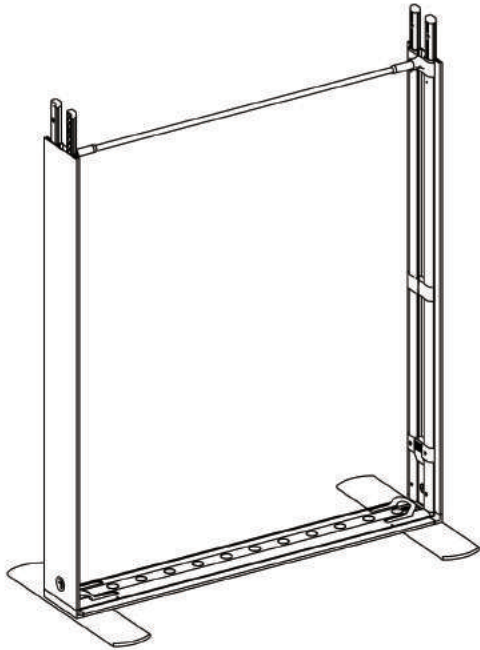

KONORG
MESSESYSTEME

SEGO
Mobile Light Box

**CREATE
YOUR
LIGHTSTAND**
konorg-shop.de

Installation
instructions

SEGO W100cm

Horizontal Profile x2

Vertical Profile Top x2

Vertical Profile Bottom x2

Mid Pole x1

Foot x2

Transformer x1

Y-Cable x1

①

②

③

④

7

8

9

10

Horizontal Profile L x2

Horizontal Profile R x2

Mid Pole x4

Vertical Profile Top x2

Vertical Profile Bottom x2

Foot x2

MP Cross x1

LED Connector x2

Transformer x1

Y-Cable x1

SEGO W200cm

①