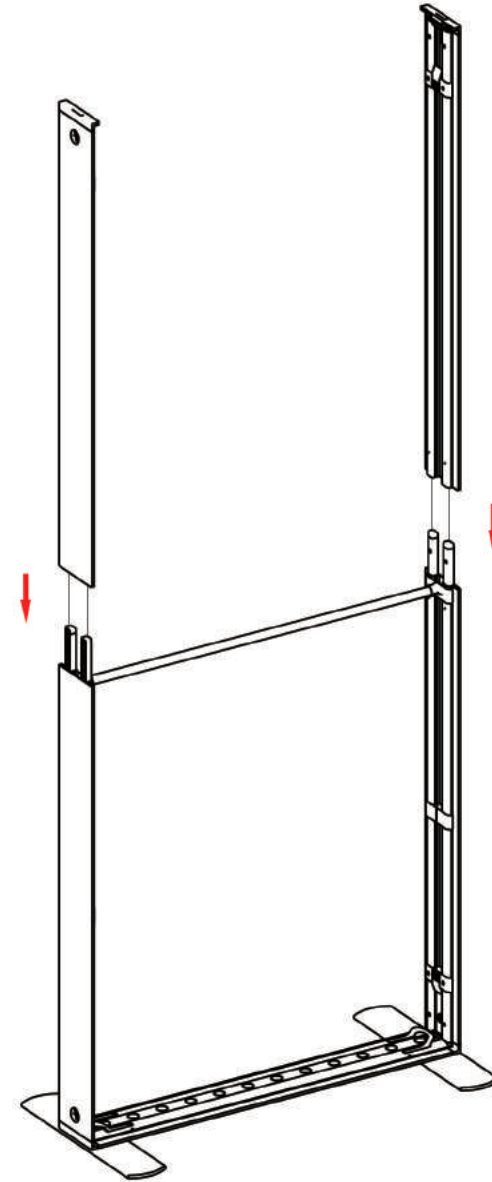

KONORG
MESSESYSTEME

SEGO
Mobile Light Box

**CREATE
YOUR
LIGHTSTAND**
konorg-shop.de

Installation
instructions

SEGO W100cm

Horizontal Profile x2

Vertical Profile Top x2

Vertical Profile Bottom x2

Mid Pole x1

Foot x2

Transformer x1

Y-Cable x1

①

②

③

④

7

8

9

10

Horizontal Profile L x2

Horizontal Profile R x2

Mid Pole x4

Vertical Profile Top x2