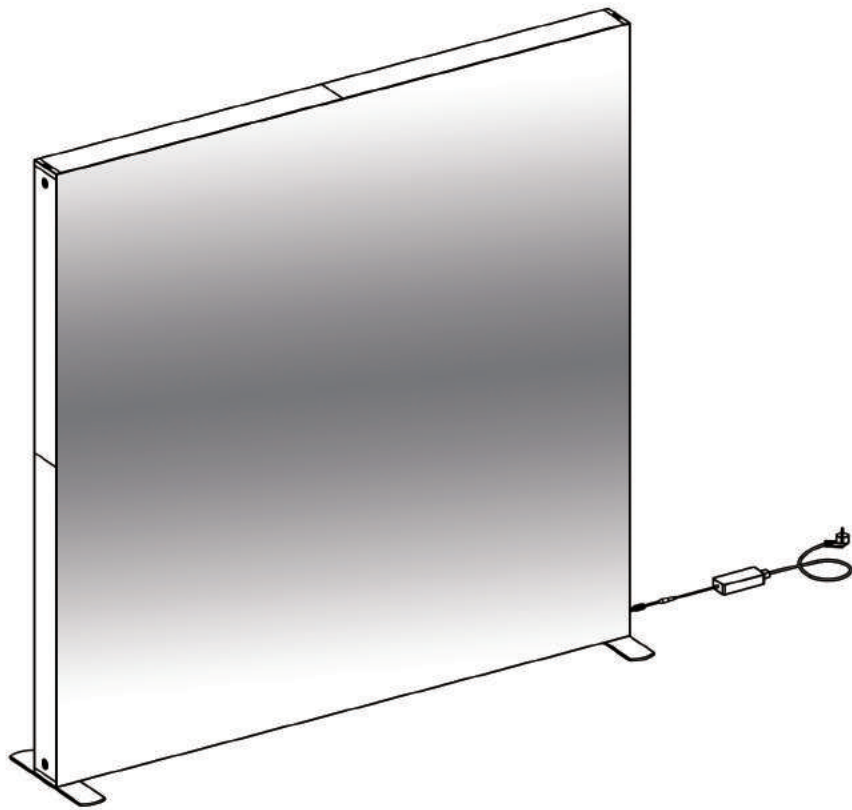

Horizontal Profile L x2

Horizontal Profile R x2

Mid Pole x4

Vertical Profile Top x2

Vertical Profile Bottom x2

MP Cross x1

LED Connector x2

Transformer x1

Y-Cable x1

SEGO W200cm