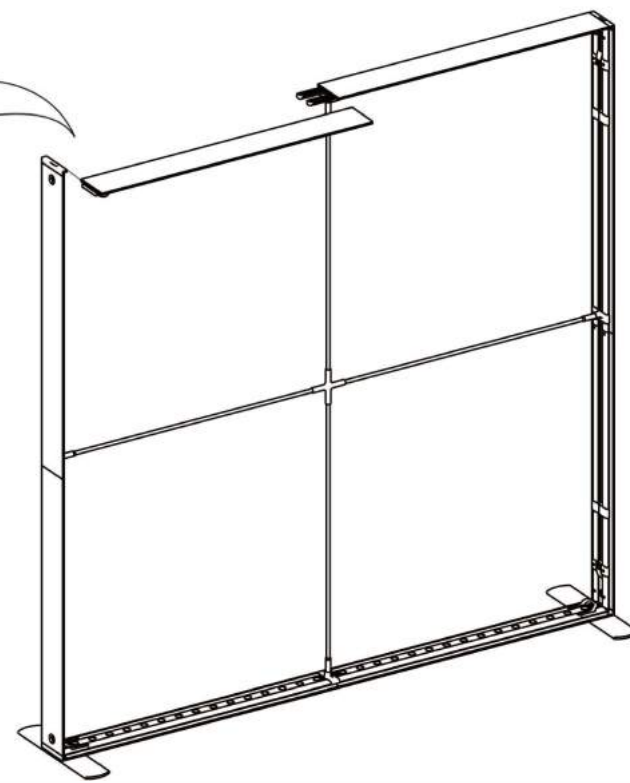

10

11

12

13

14

15

16

17

18

SEGO W300cm

Horizontal Profile L x2

Horizontal Profile R x2

Mid Pole x6

Horizontal Profile M x2

Vertical Profile Top x2

Vertical Profile Bottom x2