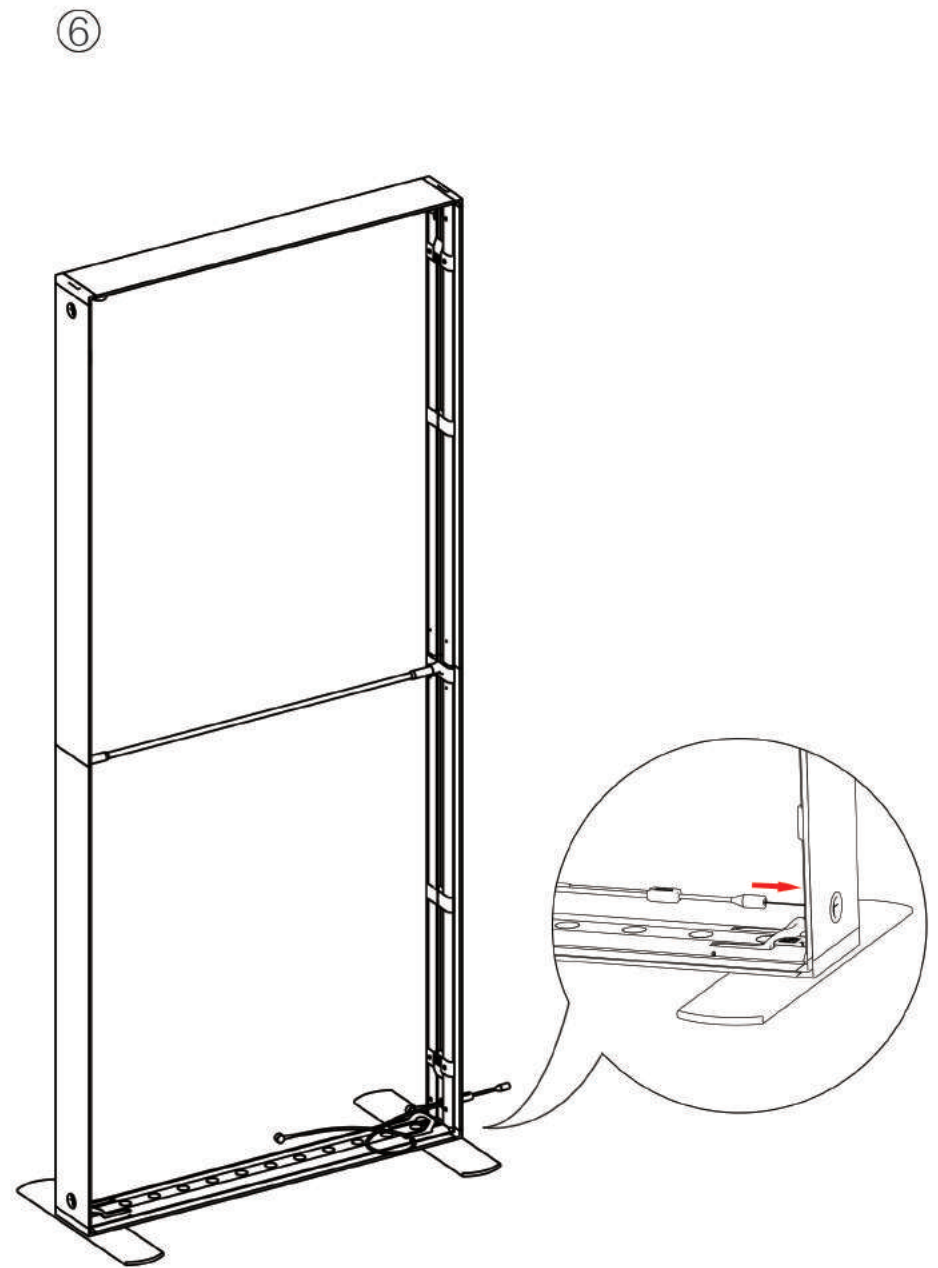

KONORG
MESSESYSTEME

SEGO
Mobile Light Box

**CREATE
YOUR
LIGHTSTAND**
konorg-shop.de

Installation
instructions

SEGO W100cm

Horizontal Profile x2

Vertical Profile Top x2

Vertical Profile Bottom x2

Mid Pole x1

Foot x2

Transformer x1

Y-Cable x1

①

②

③

④