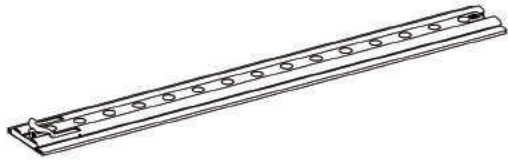

7

8

9

10

Horizontal Profile L x2

Horizontal Profile R x2

Mid Pole x4

Vertical Profile Top x2

Vertical Profile Bottom x2

Foot x2

MP Cross x1

LED Connector x2

Transformer x1

Y-Cable x1

SEGO W200cm

①