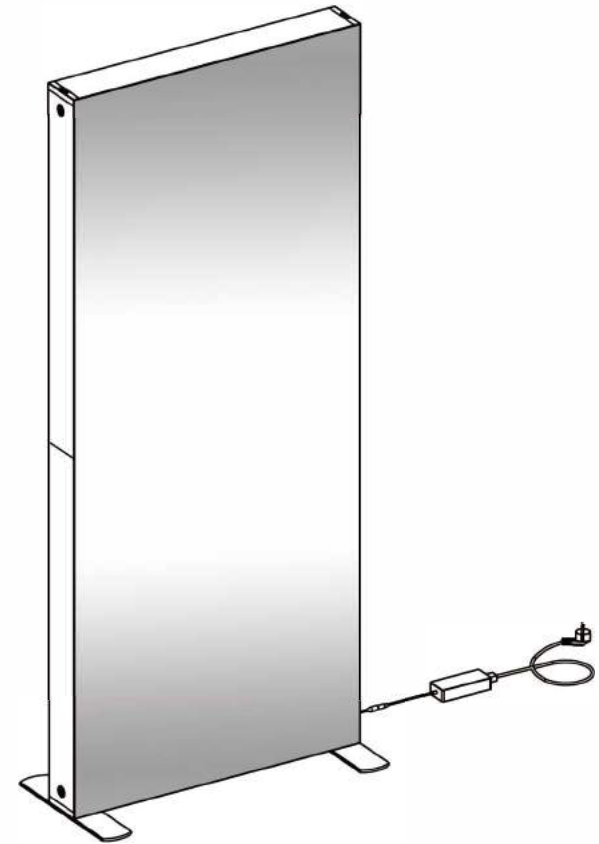

KONORG
MESSESYSTEME

SEGO
Mobile Light Box

**CREATE
YOUR
LIGHTSTAND**
konorg-shop.de

Installation
instructions

SEGO W100cm

Horizontal Profile x2

Vertical Profile Top x2

Vertical Profile Bottom x2