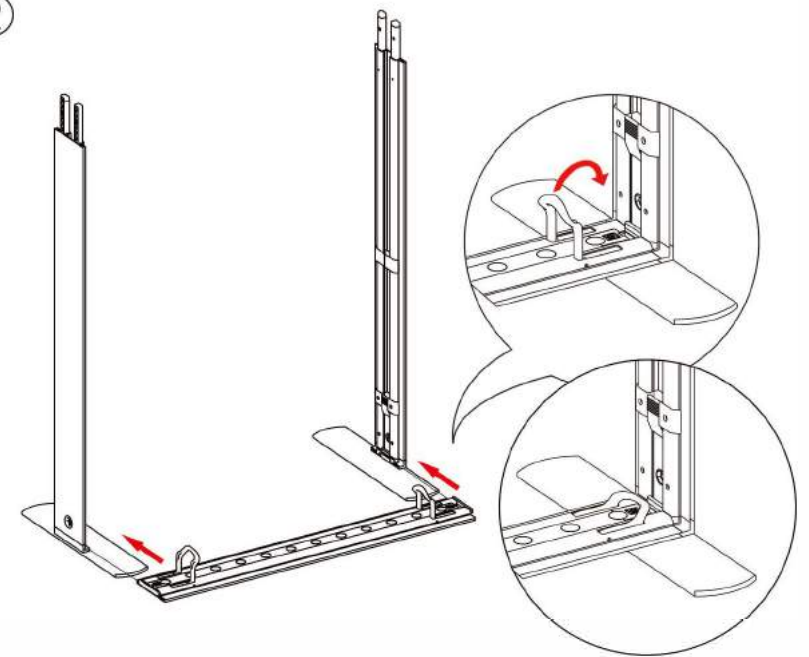

KONORG
MESSESYSTEME

SEGO
Mobile Light Box

**CREATE
YOUR
LIGHTSTAND**
konorg-shop.de

Installation
instructions

SEGO W100cm

Horizontal Profile x2

Vertical Profile Top x2

Vertical Profile Bottom x2

Mid Pole x1

Foot x2

Transformer x1

Y-Cable x1

①

②

③

④

7

8

9

10

Horizontal Profile L x2

Horizontal Profile R x2

Mid Pole x4

Vertical Profile Top x2