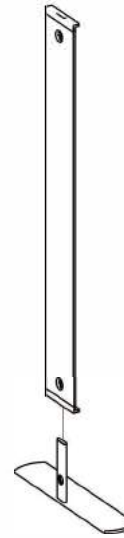

7

8

9

10

Horizontal Profile L x2

Horizontal Profile R x2

Mid Pole x4

Vertical Profile Top x2

11

12

13

14

15

16

17

18

19

SEGO Counter

Horizontal Profile B x1

Horizontal Profile T x1

Vertical Profile x2

Counter Top x1

Foot x2

S-Cable x1

Transformer x1

①

②

③

④

⑤

SEGO Light Box
100x100

SEGO Light Box
100x150