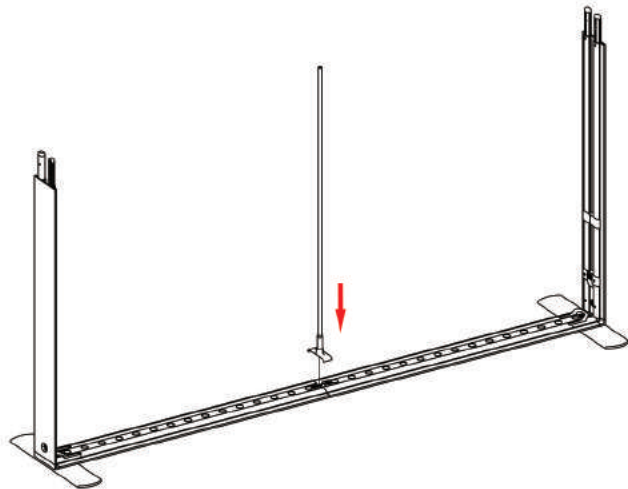

Vertical Profile Bottom x2

Foot x2

MP Cross x1

LED Connector x2

Transformer x1

Y-Cable x1

SEGO W200cm

①

③

②

④

⑤

⑦

⑥

8

9