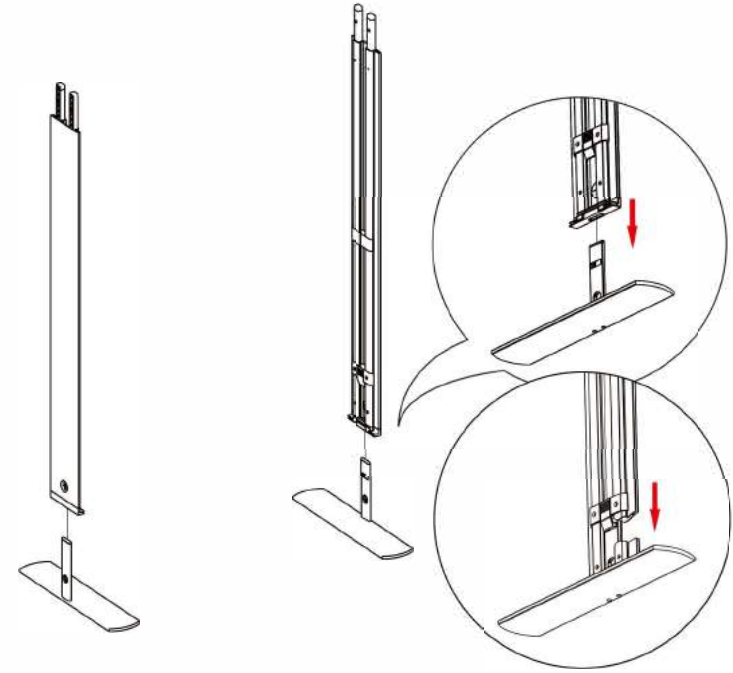

KONORG
MESSESYSTEME

SEGO
Mobile Light Box

**CREATE
YOUR
LIGHTSTAND**
konorg-shop.de

Installation
instructions

SEGO W100cm

Horizontal Profile x2

Vertical Profile Top x2

Vertical Profile Bottom x2

Mid Pole x1

Foot x2

Transformer x1

Y-Cable x1

①

②

③

④

7

8

9

10

Horizontal Profile L x2

Horizontal Profile R x2

Mid Pole x4

Vertical Profile Top x2